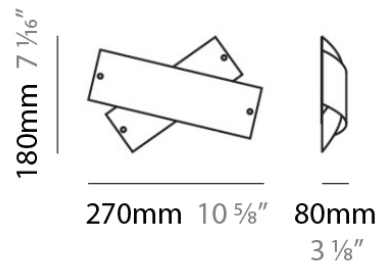

D83105

PROJECT
TYPE
NOTES
QUANTITY
DATE

GENERAL

Series: Tourbillon
Brand: Panzeri
Division: Design
Mounting Type: Surface
Mounting Location: Wall
Subcategory: Ambient

PHYSICAL

Shape: Abstract
Length (mm): 270
Length (in): 10 ⁵/₈
Height (mm): 180
Height (in): 7 ¹/₁₆
Extension (mm): 80
Extension (in): 3 ¹/₈
Light Distribution: Omnidirectional
Weight (kg): 1.8
Weight (lbs): 4
Diffuser: White & Black Blown Glass
Fixture Finish: NIC
Fixture Material: Glass / Aluminum

ELECTRICAL

Number of Lamps: 1
Lamp Type: LED Retrofit
Lamp Shape: T3
Bulb Included: Bulb Not Included
Total Output Wattage (W): 15
Max. Wattage Per Lamp (W): 15
Lamp Base: RSC
Input Voltage (V): 120

LED

OPTICAL

RATINGS AND CERTIFICATIONS

Certified By: CSA Certified to UL and CSA Standards
IP rating: IP20