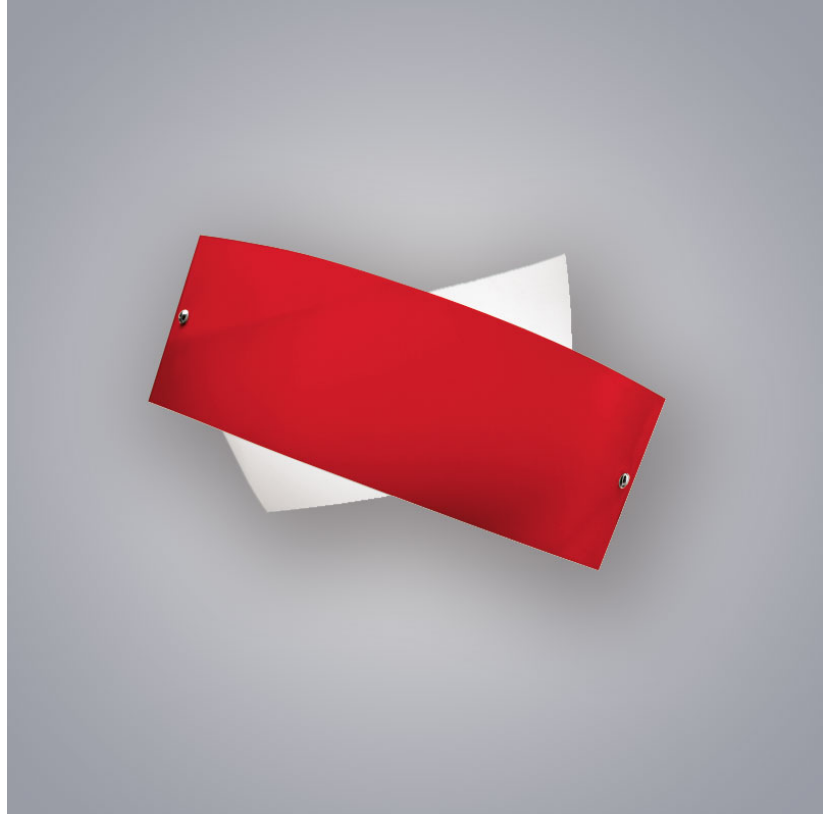

D83095

PROJECT
TYPE
NOTES
QUANTITY
DATE

GENERAL

Series: Tourbillon
Brand: Panzeri
Division: Design
Mounting Type: Surface
Mounting Location: Wall
Subcategory: Ambient

PHYSICAL

Shape: Abstract
Length (mm): 270
Length (in): 10 ⁵/₈
Height (mm): 180
Height (in): 7 ¹/₁₆
Extension (mm): 80
Extension (in): 3 ¹/₈
Light Distribution: Omnidirectional
Weight (kg): 1.23
Weight (lbs): 2.7
Diffuser: White & Red Blown Glass
Fixture Finish: NIC
Fixture Material: Glass / Aluminum

ELECTRICAL

Number of Lamps: 1
Lamp Type: LED Retrofit
Lamp Shape: T3
Bulb Included: Bulb Not Included
Total Output Wattage (W): 15
Max. Wattage Per Lamp (W): 15
Lamp Base: RSC
Input Voltage (V): 120

LED

OPTICAL

RATINGS AND CERTIFICATIONS

Certified By: CSA Certified to UL and CSA Standards
IP rating: IP20