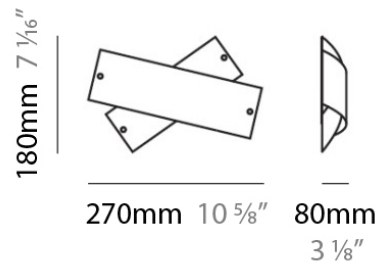

D83095

PROJECT
TYPE
NOTES
QUANTITY
DATE

GENERAL

Series: Tourbillon
Brand: Panzeri
Division: Design
Mounting Type: Surface
Mounting Location: Wall
Subcategory: Ambient

PHYSICAL

Shape: Abstract
Length (mm): 270
Length (in): 10 ⁵/₈
Height (mm): 180
Height (in): 7 ¹/₁₆
Extension (mm): 80
Extension (in): 3 ¹/₈
Light Distribution: Omnidirectional
Weight (kg): 1.23
Weight (lbs): 2.7
Diffuser: White & Red Blown Glass
Fixture Finish: NIC
Fixture Material: Glass / Aluminum

ELECTRICAL

Number of Lamps: 1
Lamp Type: LED Retrofit
Lamp Shape: T3
Bulb Included: Bulb Not Included
Total Output Wattage (W): 15
Max. Wattage Per Lamp (W): 15
Lamp Base: RSC
Input Voltage (V): 120

LED

OPTICAL

RATINGS AND CERTIFICATIONS

Certified By: CSA Certified to UL and CSA Standards
IP rating: IP20